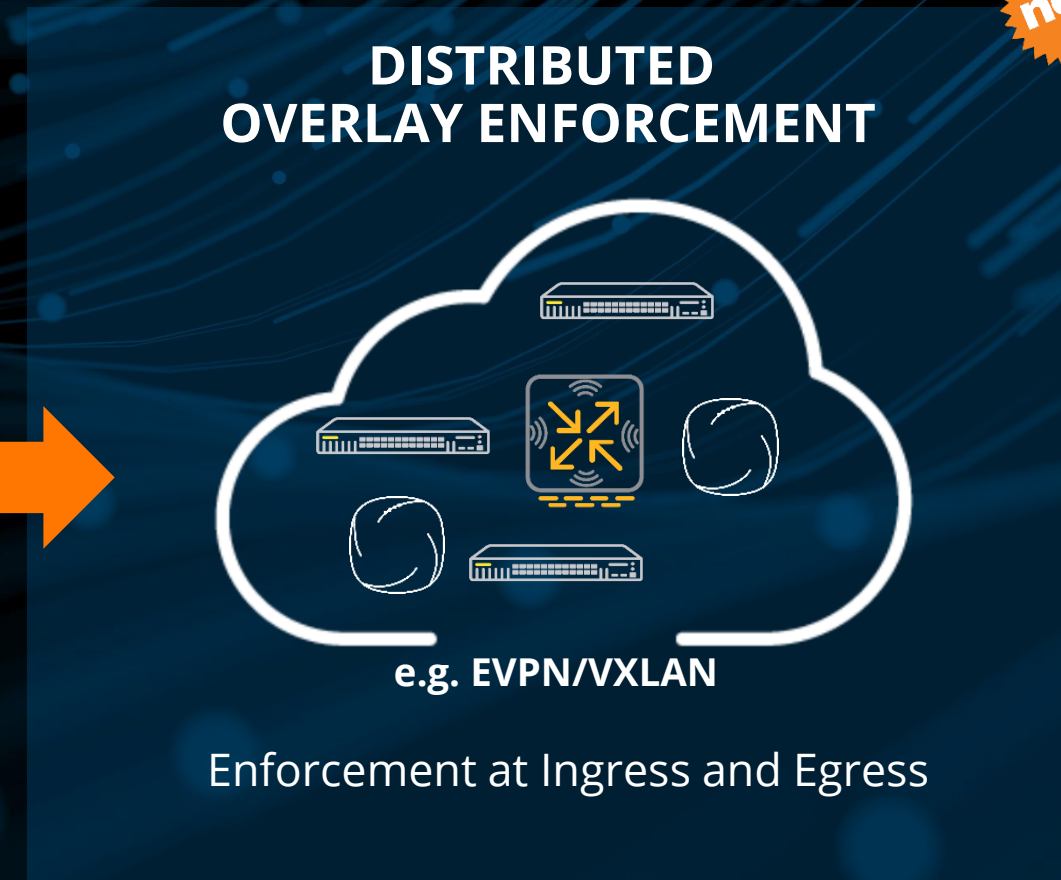

다양한 Needs
↓
광범위한 선택

3

Unified
SD-WAN
Fabric

ARUBA ESP SOLUTIONS

고객의 도전 과제 해결

CLOUD AUTH PEOPLE MOVE, SECURITY POLICIES MUST FOLLOW

ARUBA CENTRAL

ARUBA CENTRAL NETCONDUCTOR

분산된 네트워크, 관리자 ↑, 일관된 정책 관리

+

손쉽게 확인 가능하고 Simple 한 역할 기반

Aruba Central Cloud에 빌트인

NETCONDUCTOR EVOLUTION OF DYNAMIC SEGMENTATION WITH CHOICE OF OVERLAYS

ClearPass Policy Enforcement Firewall

Aruba Central NetConductor

new

AUTOMATION AT SCALE

Central NetConductor
Management and Orchestration

CLOUD AUTHORIZATION KEY TAKEAWAYS

1

Aruba ClearPass

업계 1위의 선택

2