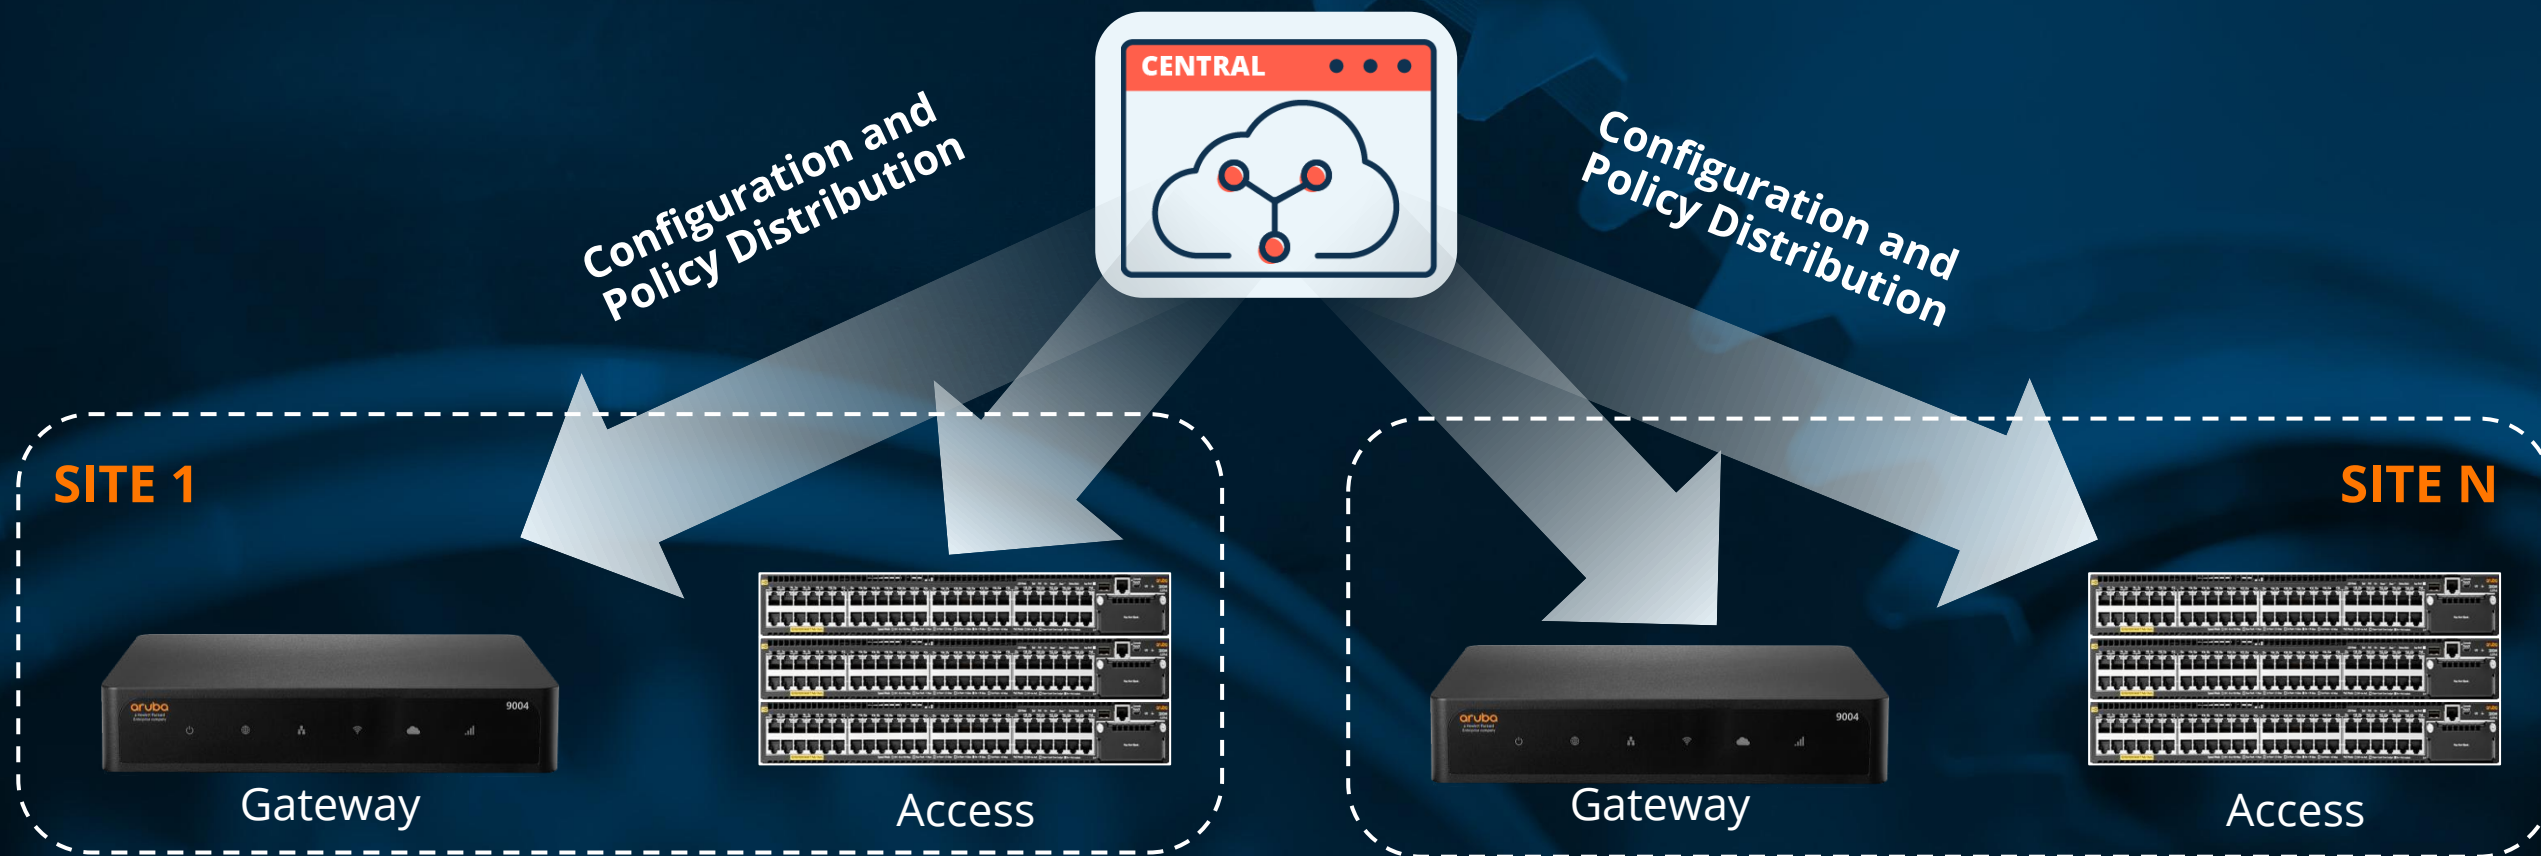

다양한 Needs
↓
광범위한 선택

3

Unified
SD-WAN
Fabric

ARUBA ESP SOLUTIONS

고객의 도전 과제 해결

CLOUD AUTH PEOPLE MOVE, SECURITY POLICIES MUST FOLLOW

ARUBA CENTRAL

ARUBA CENTRAL NETCONDUCTOR

분산된 네트워크, 관리자 ↑, 일관된 정책 관리

+

손쉽게 확인 가능하고 Simple 한 역할 기반

Aruba Central Cloud에 빌트인

NETCONDUCTOR EVOLUTION OF DYNAMIC SEGMENTATION WITH CHOICE OF OVERLAYS

ClearPass Policy Enforcement Firewall

Aruba Central NetConductor

new

AUTOMATION AT SCALE

Central NetConductor
Management and Orchestration

CLOUD AUTHORIZATION KEY TAKEAWAYS

1

Aruba ClearPass

업계 1위의 선택

2